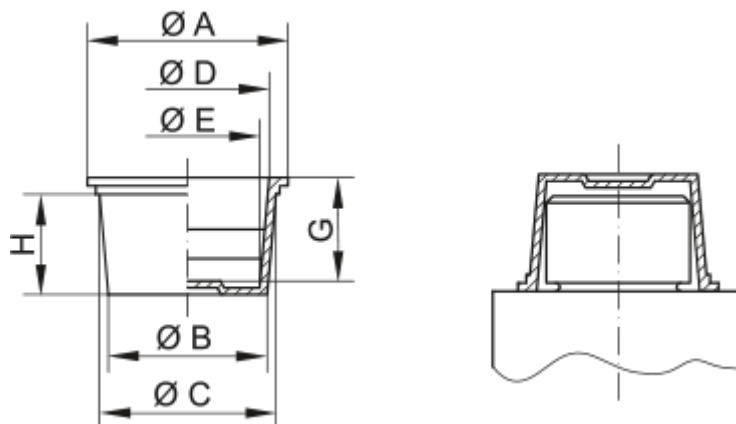

Article number: 59GPN610U28

Description: KLEE Universal plugs GPN 610 U - ( $\varnothing$  33,3-37,1/  $\varnothing$  35,5-31,7)

## Measures

---

A = 41  
B = 33.3  
C = 37.1  
D = 35.5  
E = 31.7  
G = 22  
H = 22